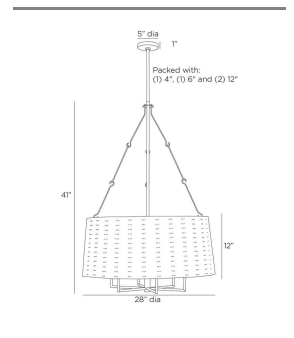

FELIPE CHANDELIER

DMC31
 Antique Brass
 H: 45 IN
 Dia: 28.0 IN

We perforated the Felipe to cast subtle shadows for a lace effect. Architecturally inspired, it juxtaposes an antique brass-plated iron shade with English bronze-plated iron arms and pipe. Certified for damp locations and intended for interior use.