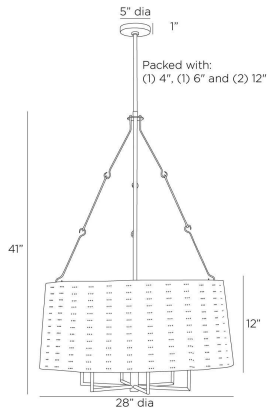

ARTERIO RS

FELIPE CHANDELIER

DMC31
Antique Brass, Iron

We perforated the Felipe to cast subtle shadows for a lace effect. Architecturally inspired, it juxtaposes an antique brass-plated iron shade with English bronze-plated iron arms and pipe. Certified for damp locations and intended for interior use.

APPEARANCE

Materials	Iron, Iron
Finishes	Antique Brass, English Bronze
Finish Will Vary	No
Top Coat/Sealant	Yes

DIMENSIONS

Overall	Dia: 28.0 in x H: 45 in
Shade	Dia: 28.0 in x H: 12 in
Canopy	Dia: 5.0 in x H: 1 in
Chandelier	Dia: 28.0 in x H: 41 in
Overall Hanging Height as Sold (in)	75 in - 45 in

WIRING

Wire Rating	Damp
Cord	10 FT, Clear/Silver, SVT
Socket	6, Type B - E12
Suggested Bulb Type	G25
Maximum Wattage	60.0
Voltage	110-120 V

CERTIFICATIONS & COMPLIANCY

Certifications	Middle East, European Union, United Kingdom, Australia, Mexico, United States, Canada
Compliance	RoHS, UL/ETL, CB

SHIPPING

Product Weight	25.0 lbs
Gross Weight 1	28.0 lbs
Shipping Box 1	W: 21 in x D: 31.5 in x H: 31.5 in

CONTRACT

Contract Suitability	Contract Suitable As Is

SLOPE CEILING COMPATIBILITY

Sloped Ceiling Compatible	No, is not compatible

COMPONENTS

Pipe or Chain Included	(1) 4", (1) 6", (2) 12" Pipes

ADDITIONAL PARTS AVAILABLE

PIPE-514	(1) 4", (1) 6", (1) 12"

REPLACEMENT PARTS

DMC19ROD