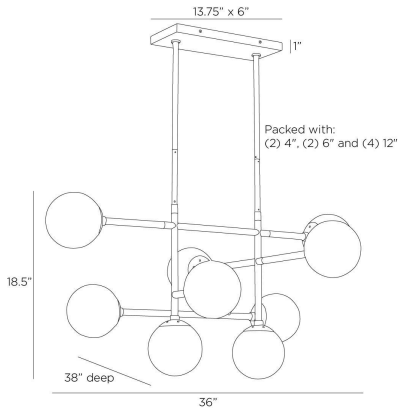

ARTERIOS

HADDEN LINEAR CHANDELIER

DMC30
Coffee Swirl, Glass

Nine starry orbs of new matte coffee swirl glass are suspended in a gridded frame of bronze-plated steel. This impactful style delivers a galaxy of light across the room. Anchored by a rectangular canopy for easy installation. Certified for damp locations and intended for interior use. Finish will vary.

APPEARANCE

Materials	Glass, Steel
Finishes	Coffee Swirl, Bronze
Finish Will Vary	Yes
Top Coat/Sealant	Yes

DIMENSIONS

Overall	W: 36 in x D: 38 in x H: 23.5 in
Globe	Dia: 6.0 in
Canopy	W: 13.75 in x D: 6 in x H: 1 in
Chandelier	W: 36 in x D: 38 in x H: 18.5 in
Overall Hanging Height as Sold (in)	53.5 in - 23.5 in

WIRING

Wire Rating	Damp
Cord	10 FT, Black/White, SVT
Socket	9, Type B - E12
Suggested Bulb Type	T6
Maximum Wattage	60.0
Voltage	110-120 V

CERTIFICATIONS & COMPLIANCY

Certifications	Middle East, European Union, United Kingdom, Australia, Mexico, United States, Canada
Compliance	RoHS, UL/ETL, CB

SHIPPING

Product Weight	23.1 lbs
Gross Weight 1	32.5 lbs
Shipping Box 1	W: 32 in x D: 34 in x H: 19 in

CONTRACT

Contract Suitability	Contract Suitable As Is

SLOPE CEILING COMPATIBILITY

Sloped Ceiling Compatible	No, is not compatible

COMPONENTS

Pipe or Chain Included	(2) 4", (2) 6", (4) 12"

ADDITIONAL PARTS AVAILABLE

PIPE-488	(1) 4", (1) 6", (1) 12"

REPLACEMENT PARTS

PIPE-488