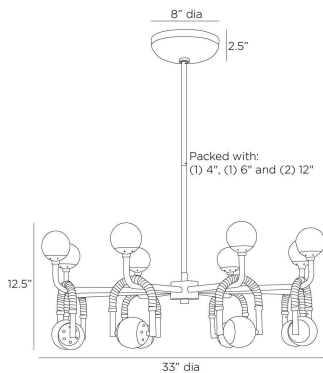

ARTERIO RS

HOLLINS CHANDELIER

DMC29
Opal, Glass

Inspired by the Memphis Group, the interlocking forms of this playful fixture deliver maximum glow. Forged of English bronze-plated steel, each tailored loop is detailed with anchor gray leather accents. Opal glass globes hold eight LED lights. Certified for damp locations and intended for interior use. Finish will vary.

APPEARANCE

Materials	Glass, Steel, Leather
Finishes	Opal, English Bronze, Anchor Grey
Finish Will Vary	Yes
Top Coat/Sealant	Yes

DIMENSIONS

Overall	Dia: 33.0 in x H: 17 in
Canopy	Dia: 8.0 in x H: 2.5 in
Chandelier	Dia: 33.0 in x H: 12.5 in
Overall Hanging Height as Sold (in)	47 in - 17 in

WIRING

Wire Rating	Damp
Cord	10 FT, Black/White, SVT
Socket	8, Integrated LED
Maximum Wattage	6.0
Voltage	110-120 V
LED Color Temperature	2700K
LED Compatible Dimmer	Non-Dimmable
LED CRI	90+
LED Lifespan (Hours)	30,000
Spare Driver Included	No

CERTIFICATIONS & COMPLIANCY

Certifications	Mexico, United States, Canada
Compliance	RoHS, UL/ETL

SHIPPING

Shipping Requirements	Truck Ship
Product Weight	20.5 lbs
Gross Weight 1	27.0 lbs
Shipping Box 1	W: 13.97 in x D: 33.07 in x H: 33.07 in

CONTRACT

Contract Suitability	Contract Suitable As Is

SLOPE CEILING COMPATIBILITY

Sloped Ceiling Compatible	No, is not compatible

COMPONENTS

Pipe or Chain Included	(1) 4", (1) 6", (2) 12" Pipes

ADDITIONAL PARTS AVAILABLE

PIPE-488	(1) 4", (1) 6", (1) 12"

REPLACEMENT PARTS

DS60W12