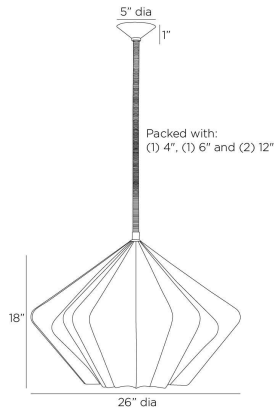

ARTERIO RS

FAZEKAS PENDANT

DMC27
Ivory, Faux Vellum

Our ivory faux vellum stretches over a strong-lined frame of English bronze-plated steel. Suspended from a natural rope-wrapped pipe, its echoing form evokes the movement of a dance. Open at the bottom to let the light permeate. Certified for damp locations and intended for interior use. Finish will vary.

APPEARANCE

Materials	Faux Vellum, Steel, Rope
Finishes	Ivory, English Bronze, Natural
Finish Will Vary	Yes
Top Coat/Sealant	Yes

DIMENSIONS

Overall	Dia: 26.0 in x H: 23 in
Canopy	Dia: 5.0 in x H: 1 in
Pendant	Dia: 26.0 in x H: 18 in
Overall Hanging Height as Sold (in)	53 in - 23 in

WIRING

Wire Rating	Damp
Cord	10 FT, Black/White, SVT
Socket	1, Type A - E26
Suggested Bulb Type	G30
Maximum Wattage	60.0
Voltage	110-120 V

CERTIFICATIONS & COMPLIANCY

Certifications	Middle East, European Union, United Kingdom, Australia, Mexico, United States, Canada
Compliance	RoHS, UL/ETL, CB

SHIPPING

Shipping Requirements	Truck Ship
Product Weight	5.2 lbs
Gross Weight 1	7.0 lbs
Shipping Box 1	W: 20.67 in x D: 28.15 in x H: 28.15 in

CONTRACT

Contract Suitability	Contract Suitable As Is

SLOPE CEILING COMPATIBILITY

Sloped Ceiling Compatible	No, is not compatible

COMPONENTS

Pipe or Chain Included	(1) 4", (1) 6", (2) 12" Pipes

ADDITIONAL PARTS AVAILABLE

PIPE-605	(1) 4", (1) 6", (1) 12"

REPLACEMENT PARTS

PIPE-605