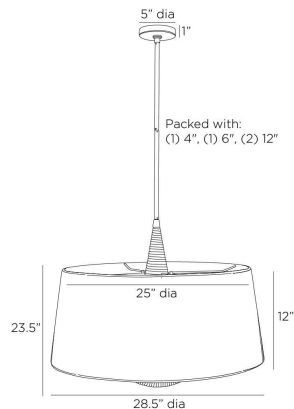

ARTERIOS

MIDDLEBURY PENDANT

DMC26
White, Cotton

The Middlebury pairs feminine form and masculine materials to create one distinct pendant. The unique, rustic style of the shade is crafted from white cotton string with a white linen lining and matching diffuser, concealing six lights. A graphite leather-wrapped decorative handle helps balance the different tones and textures. Suspended from a heritage brass-plated steel pipe. Finish will vary.

DIMENSIONS

| | |
|--------------------------------|---------------------------|
| Overall | Dia: 28.5 in x H: 28.5 in |
| Canopy | Dia: 5.0 in x H: 1 in |
| Maximum Hanging Height as Sold | 58.5 in |
| Minimum Hanging Height as Sold | 28.5 in |
| Pendant | Dia: 28.5 in x H: 23.5 in |

| | |
|----------------|------------------------------------|
| Product Weight | 11.8 lbs |
| Gross Weight 1 | 22.5 lbs |
| Shipping Box 1 | W: 31.5 in x D: 31.5 in x H: 15 in |

CONTRACT

| | |
|----------------------|-------------------------|
| Contract Suitability | Contract Suitable As Is |
|----------------------|-------------------------|