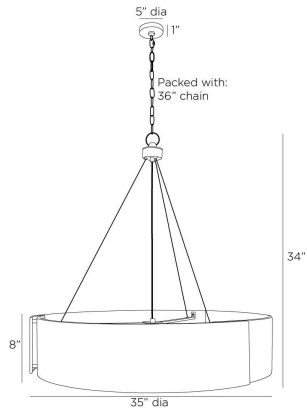

ARTERIO RS

DANTE MEDIUM CHANDELIER

DMC25
Antique Brass, Steel

Adding intrigue to simplistic design is an effortless feat with this antique brass steel version of our Dante chandelier. From the suspended pendant to the overlapping bands that form the drum shade, every design feature is fit for the spotlight. A frosted acrylic diffuser tones down the glow of five hidden bulbs.

APPEARANCE

Materials	Steel, Acrylic
Finishes	Antique Brass, Frosted
Finish Will Vary	No
Top Coat/Sealant	Yes

DIMENSIONS

Overall	Dia: 35.0 in x H: 36 in
Diffuser	Dia: 34.0 in
Canopy	Dia: 5.0 in x H: 1 in
Chandelier	Dia: 35.0 in x H: 8 in
Overall Hanging Height as Sold (in)	72 in - 36 in

WIRING

Wire Rating	Damp
Cord	10 FT, Clear/Silver, SVT
Socket	5, Type A - E26
Suggested Bulb Type	T6
Maximum Wattage	60.0
Voltage	110-120 V

CERTIFICATIONS & COMPLIANCY

Certifications	Mexico, United States, Canada
Compliance	RoHS, UL/ETL