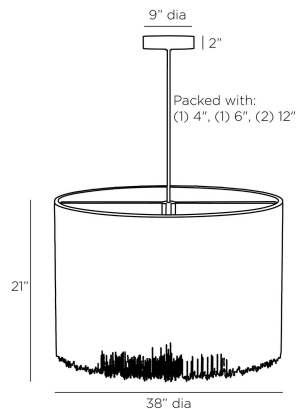

ARTERIOS

BENNET CHANDELIER

DMC20
Antique Brass, Iron

A waterfall of antique brass iron chains encircles an integrated LED ring on this contemporary chandelier. Its light-inspired feature plays with shadow and illumination to dramatic effect. Elegance personified; it will add a touch of drama to any space. Certified for damp locations and intended for interior use.

APPEARANCE

Materials	Iron
Finishes	Antique Brass
Finish Will Vary	No
Top Coat/Sealant	Yes

DIMENSIONS

Overall	Dia: 38.0 in x H: 27 in
Canopy	Dia: 9.0 in x H: 2 in
Chandelier	Dia: 38.0 in x H: 21 in
Overall Hanging Height as Sold (in)	57 in - 27 in

WIRING

Wire Rating	Damp
Cord	10 FT, Clear/Silver, SPT
Socket	1, Integrated LED
Maximum Wattage	45.0
Voltage	110-120 V
LED Color Temperature	2700K
LED Compatible Dimmer	0-10 V Dimmer
LED CRI	90+
LED Lifespan (Hours)	20,000
Spare Driver Included	No