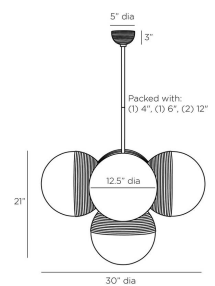

BAPTISTE CHANDELIER

DMC14
 Antique Brass, Opal
 Glass
 H: 25.5 IN
 Dia: 30.0 IN

A mid-20th-century European interpretation of antique street lights, the five-light Baptiste adds a hint of sophisticated playfulness to any abode. Five globes of opal glass are suspended in antique brass over iron settings to add illumination to every corner. Certified for damp locations and intended for interior use. Finish will vary.