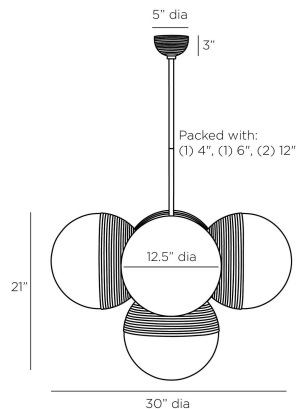

ARTERIO RS

BAPTISTE CHANDELIER

DMC14
Antique Brass, Steel

A mid-20th-century European interpretation of antique street lights, the five-light Baptiste adds a hint of sophisticated playfulness to any abode. Five globes of opal glass are suspended in antique brass over iron settings to add illumination to every corner. Certified for damp locations and intended for interior use. Finish will vary.

APPEARANCE

Materials	Steel, Glass
Finishes	Antique Brass, Opal
Finish Will Vary	Yes
Top Coat/Sealant	Yes

DIMENSIONS

Overall	Dia: 30.0 in x H: 25.5 in
Canopy	Dia: 4.5 in x H: 3 in
Chandelier	Dia: 30.0 in x H: 21 in
Overall Hanging Height as Sold (in)	53.5 in - 25.5 in

WIRING

Wire Rating	Damp
Cord	10 FT, Clear/Silver, SPT
Socket	5, Type A - E26
Suggested Bulb Type	T10
Maximum Wattage	60.0
Voltage	110-120 V

CERTIFICATIONS & COMPLIANCY

Certifications	Middle East, European Union, United Kingdom, Australia, Mexico, United States, Canada
Compliance	RoHS, UL/ETL, CB

SHIPPING

Shipping Requirements	Truck Ship
Product Weight	22.5 lbs
Gross Weight 1	39.02 lbs
Shipping Box 1	W: 34.5 in x D: 34.5 in x H: 32.7 in

CONTRACT

Contract Suitability	Contract Suitable As Is
----------------------	-------------------------