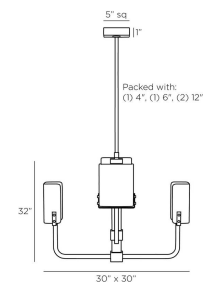

YOSEF CHANDELIER

DMC13
 English Bronze
 H: 37 IN
 W: 30 IN
 D: 30 IN

Both masculine and modern in form, the forked arm fixture is finished in English bronze steel with a solid piece of black-toned leather at the center support. Finished with seedy slump glass shades in a smoke finish to perfectly diffuse the light. Certified for damp locations and intended for interior use. Finish will vary.