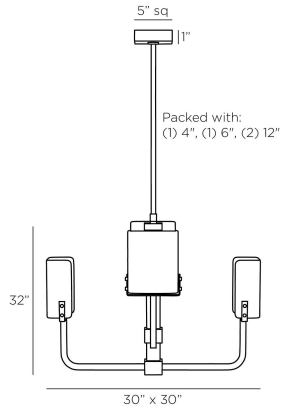

ARTERIO RS

YOSEF CHANDELIER

DMC13
English Bronze, Iron

Both masculine and modern in form, the forked arm fixture is finished in English bronze steel with a solid piece of black-toned leather at the center support. Finished with seedy slump glass shades in a smoke finish to perfectly diffuse the light. Certified for damp locations and intended for interior use. Finish will vary.

APPEARANCE

Materials	Iron, Glass, Leather
Finishes	English Bronze, Smoke, Black
Finish Will Vary	Yes
Top Coat/Sealant	Yes

DIMENSIONS

Overall	W: 30 in x D: 30 in x H: 37 in
Canopy	W: 5.5 in x D: 5 in x H: 1 in
Chandelier	W: 30 in x D: 30 in x H: 32 in
Overall Hanging Height as Sold (in)	67 in - 37 in

WIRING

Wire Rating	Damp
Cord	10 FT, Clear/Silver, SPT
Socket	4, Type A - E26
Suggested Bulb Type	T6
Maximum Wattage	60.0
Voltage	110-120 V

CERTIFICATIONS & COMPLIANCY

Certifications	Middle East, European Union, United Kingdom, Australia, Mexico, United States, Canada
Compliance	RoHS, UL/ETL, CB

SHIPPING

Product Weight	22.0 lbs
Gross Weight 1	30.87 lbs
Shipping Box 1	W: 28.2 in x D: 28.2 in x H: 24.2 in

CONTRACT

Contract Suitability	Contract Suitable As Is

SLOPE CEILING COMPATIBILITY

Sloped Ceiling Compatible	No, is not compatible

COMPONENTS

Pipe or Chain Included	(1) 4", (1) 6", (2) 12" Pipes

ADDITIONAL PARTS AVAILABLE

PIPE-514	(1) 4", (1) 6", (1) 12"

REPLACEMENT PARTS

CANOPY-664
DMC13GLS