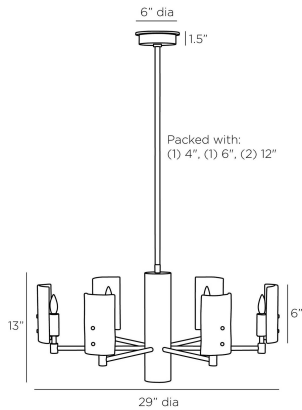

ARTERIO RS

ZEKI CHANDELIER

DMC12
Antique Brass, Iron

Six half-cylinder shades, crafted with clear seedy slump glass, are punctuated with decorative screws of antique brass. Suspended from an antique brass body with an intriguing mix of smooth and chattered texture, this luxe fixture lends a flattering, diffused effect to any room. Certified for damp locations and intended for interior use. Finish will vary.

APPEARANCE

Materials	Iron, Glass, Steel
Finishes	Antique Brass, Clear, Antique Brass
Finish Will Vary	Yes
Top Coat/Sealant	Yes

DIMENSIONS

Overall	Dia: 29.0 in x H: 19.5 in
Shade	W: 4 in x H: 6 in
Canopy	Dia: 6.0 in x H: 1.5 in
Chandelier	Dia: 29.0 in x H: 13 in
Overall Hanging Height as Sold (in)	49.5 in - 19.5 in

WIRING

Wire Rating	Damp
Cord	10 FT, Clear/Silver, SVT
Socket	6, Type B - E12
Suggested Bulb Type	B8
Maximum Wattage	60.0
Voltage	110-120 V

CERTIFICATIONS & COMPLIANCY

Certifications	Middle East, European Union, United Kingdom, Australia, Mexico, United States, Canada
Compliance	RoHS, UL/ETL, CB

SHIPPING

Product Weight	13.2 lbs
Gross Weight 1	28.2 lbs
Shipping Box 1	W: 28.0 in x D: 28.0 in x H: 10.0 in

CONTRACT

Contract Suitability	Contract Suitable As Is
----------------------	-------------------------