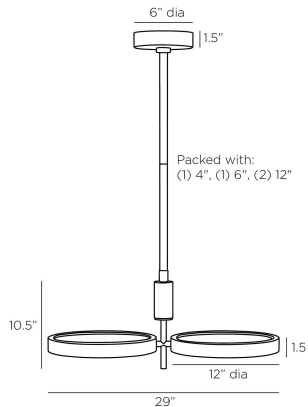

ARTERIO RS

ALEXANDER CHANDELIER

DMC10
Antique Brass, Iron

Dual shallow drums finished in antiqued brass with a detail of chattered antique brass for visual appeal. Reminiscent of a pair of antique eyeglasses, this unique fixture is finished with glass shades in a swirl texture over integrated LED to perfectly diffuse light. Certified for damp locations and intended for interior use. Finish will vary.

APPEARANCE

Materials	Iron, Iron, Glass
Finishes	Antique Brass, Antique Brass, Matte Swirl
Finish Will Vary	Yes
Top Coat/Sealant	Yes

DIMENSIONS

Overall	W: 26 in x D: 12 in x H: 16 in
Shade	Dia: 12.0 in x H: 1.5 in
Canopy	Dia: 6.0 in x H: 1.5 in
Chandelier	W: 26 in x D: 12 in x H: 10.5 in
Overall Hanging Height as Sold (in)	46 in - 16 in

WIRING

Wire Rating	Damp
Cord	10 FT, Clear/Silver, SPT
Socket	2, Integrated LED
Maximum Wattage	20.0
Voltage	110-120 V
LED Color Temperature	2700K
LED Compatible Dimmer	0-10 V Dimmer
LED CRI	90+
LED Lifespan (Hours)	20,000
Spare Driver Included	No

CERTIFICATIONS & COMPLIANCY

Compliance	RoHS

SHIPPING

Product Weight	16.5 lbs
Gross Weight 1	20.28 lbs
Shipping Box 1	W: 16.0 in x D: 30.0 in x H: 12.4 in

CONTRACT

Contract Suitability	Contract Suitable As Is

SLOPE CEILING COMPATIBILITY

Sloped Ceiling Compatible	No, is not compatible

COMPONENTS

Pipe or Chain Included	(1) 4", (1) 6", (2) 12" Pipes

ADDITIONAL PARTS AVAILABLE

PIPE-513	(1) 4", (1) 6", (1) 12"

REPLACEMENT PARTS

DMC10DIF
DS40W24