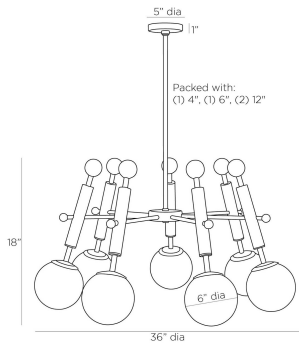

ARTERIO RS

VERONA CHANDELIER

DMC05
Antique Brass, Iron

Loaded with visual interest, the Verona chandelier is fashioned with a slanted, umbrella-shaped, piped framework in antique brass iron and opal-swirl glass shades. The dynamic piece is embellished with white alabaster orbed finials that top each of the eight lights. Finish will vary.

APPEARANCE

Materials	Iron, Glass, Alabaster
Finishes	Antique Brass, Opal Swirl, White
Finish Will Vary	Yes
Top Coat/Sealant	Yes

DIMENSIONS

Overall	Dia: 36.0 in x H: 20 in
Canopy	Dia: 5.0 in x H: 1 in
Chandelier	Dia: 36.0 in x H: 18 in
Overall Hanging Height as Sold (in)	48 in - 20 in

WIRING

Wire Rating	Damp
Cord	7 FT, Clear/Silver, SVT
Socket	8, Type B - E12
Suggested Bulb Type	T6
Maximum Wattage	60.0
Voltage	110-120 V

CERTIFICATIONS & COMPLIANCY

Certifications	Middle East, European Union, United Kingdom, Australia, Mexico, United States, Canada
Compliance	RoHS, UL/ETL, CB

SHIPPING

Shipping Requirements	Truck Ship
Product Weight	24.0 lbs
Gross Weight 1	35.5 lbs
Shipping Box 1	W: 18.5 in x D: 36.8 in x H: 36.8 in

CONTRACT

Contract Suitability	Contract Suitable As Is
----------------------	-------------------------