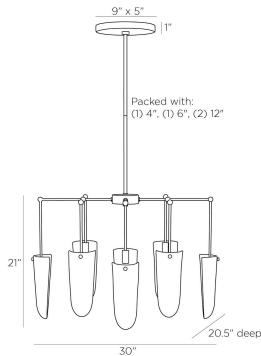

ARTERIO RS

VALERIA CHANDELIER

DMC04
Clear Seedy, Glass

Our luxe Valeria chandelier is fashioned in clear seedy glass, with a delicate, oval pipe framework in antique brass iron. Like glistening water droplets, shield-shaped shades cascade from each arm, casting warm ambient light as it passes through the textured glass. Finish will vary.

APPEARANCE

Materials	Glass, Iron
Finishes	Clear Seedy, Antique Brass
Finish Will Vary	Yes
Top Coat/Sealant	No

DIMENSIONS

Overall	W: 30 in x D: 20.5 in x H: 26 in
Canopy	W: 9 in x D: 5 in x H: 1 in
Chandelier	W: 30 in x D: 20.5 in x H: 21 in
Overall Hanging Height as Sold (in)	56 in - 26 in

WIRING

Wire Rating	Damp
Cord	7 FT, Clear/Silver, SVT
Socket	8, Type B - E12
Suggested Bulb Type	B8
Maximum Wattage	60.0
Voltage	110-120 V

CERTIFICATIONS & COMPLIANCY

Certifications	Middle East, European Union, United Kingdom, Australia, Mexico, United States, Canada
Compliance	RoHS, UL/ETL, CB

SHIPPING

Product Weight	19.0 lbs
Gross Weight 1	25.8 lbs
Shipping Box 1	W: 16.7 in x D: 22.0 in x H: 32.1 in

CONTRACT

Contract Suitability	Contract Suitable As Is

SLOPE CEILING COMPATIBILITY

Sloped Ceiling Compatible	No, is not compatible

COMPONENTS

Pipe or Chain Included	(1) 4", (1) 6", (2) 12" Pipes

ADDITIONAL PARTS AVAILABLE

PIPE-513	(1) 4", (1) 6", (1) 12"

REPLACEMENT PARTS

CANOPY-637
DMC04GLS
DMC04SCREW