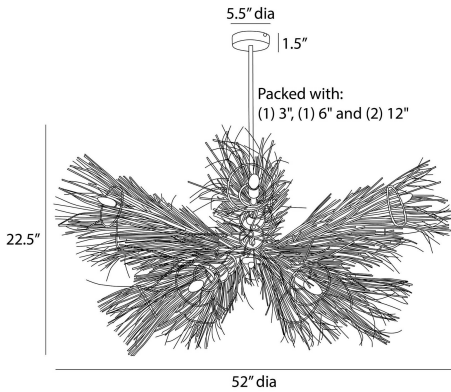

ARTERIO RS

KAUAI CHANDELIER

DLS15
Bleached, Rattan

A celebratory burst of confetti finds its reflection in the design of our joyful natural bleached rattan fixture. Reminiscent of tropical palm thatching, bleached fronds are carefully woven and then suspended on a minimalist frame of iron finished in white. Finish will vary.

APPEARANCE

Materials	Rattan, Iron
Finishes	Bleached, White
Finish Will Vary	Yes
Top Coat/Sealant	No

DIMENSIONS

Overall	Dia: 52.0 in x H: 24 in
Canopy	Dia: 5.5 in x H: 1.5 in
Chandelier	Dia: 52.0 in x H: 22.5 in
Overall Hanging Height as Sold (in)	49.5 in - 24 in

WIRING

Wire Rating	Indoor Only
Cord	10 FT, Clear/Silver, SVT
Socket	12, Type B - E12
Suggested Bulb Type	B10
Maximum Wattage	40.0
Voltage	110-120 V

CERTIFICATIONS & COMPLIANCY

Certifications	Middle East, European Union, United Kingdom, Mexico, United States, Canada
Compliance	RoHS, UL/ETL, CB

SHIPPING

Shipping Requirements	Truck Ship
Product Weight	15.87 lbs
Gross Weight 1	24.69 lbs
Shipping Box 1	W: 54.0 in x D: 51.0 in x H: 24.0 in

CONTRACT

Contract Suitability	Contract Suitable As Is

SLOPE CEILING COMPATIBILITY

Sloped Ceiling Compatible	No, is not compatible

COMPONENTS

Pipe or Chain Included	(1) 3", (1) 6", (1) 12"

ADDITIONAL PARTS AVAILABLE

PIPE-614	(1) 3", (1) 6", (1) 12"
PIPE-615	(1) 3", (1) 6", (1) 12"

REPLACEMENT PARTS

PIPE-615