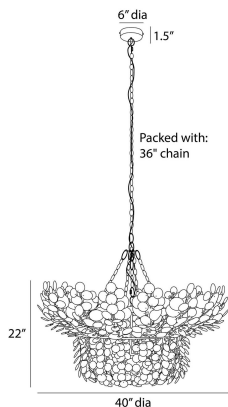

ARTERIO RS

BILAL CHANDELIER

DLS14
Ivory, Coconut

The lush allure of tropical foliage informs the two-tiered Bilal. Suspended from an antique brass iron finished chain, discs of coconut shells in a neutral ivory hue are strung together to reveal a vision of illumination. Finish will vary.

APPEARANCE

Materials	Coconut, Iron
Finishes	Ivory, Antique Brass
Finish Will Vary	Yes
Top Coat/Sealant	No

DIMENSIONS

Overall	Dia: 40.0 in x H: 31 in
Canopy	Dia: 6.0 in x H: 1.5 in
Chandelier	Dia: 40.0 in x H: 22 in
Overall Hanging Height as Sold (in)	67 in - 31 in

WIRING

Wire Rating	Indoor Only
Cord	10 FT, Clear/Silver, SVT
Socket	8, Type B - E12
Suggested Bulb Type	B10
Maximum Wattage	40.0
Voltage	110-120 V

CERTIFICATIONS & COMPLIANCY

Certifications	Middle East, European Union, United Kingdom, Mexico, United States, Canada
Compliance	RoHS, UL/ETL, CB

SHIPPING

Shipping Requirements	Truck Ship
Product Weight	26.1 lbs
Gross Weight 1	59.52 lbs
Shipping Box 1	W: 42.0 in x D: 42.0 in x H: 28.0 in

CONTRACT

Contract Suitability	Contract Suitable As Is
----------------------	-------------------------