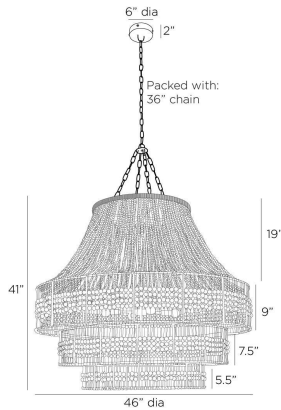

TULANE LARGE CHANDELIER

DLS13
Natural, Wood

An oversized twist on the traditional empire chandelier, the Tulane establishes a strong presence while remaining light and airy. The tiered construction is crafted from hand-cut natural wooden beads along a natural abaca-wrapped frame, delivering a rustic element to its feminine form. The large-scale open-form structure allows light to cascade down each layer, brilliantly illuminating its surroundings. Finish will vary.

APPEARANCE

Materials	Wood, Abaca, Iron
Finishes	Natural, Natural, White
Finish Will Vary	Yes
Top Coat/Sealant	No

DIMENSIONS

Overall	Dia: 46.0 in x H: 45 in
Bottom Tier	H: 5.5 in
Canopy	Dia: 6.0 in x H: 2 in
Chandelier	Dia: 46.0 in x H: 41 in
Middle Tier	H: 9 in
Top Tier	H: 19 in
Overall Hanging Height as Sold (in)	79 in - 45 in

WIRING

Wire Rating	Indoor Only
Cord	10 FT, Clear/Silver, SVT
Socket	8, Type B - E12
Suggested Bulb Type	G16.5
Maximum Wattage	40.0
Voltage	110-120 V

CERTIFICATIONS & COMPLIANCY

Certifications	Mexico, United States, Canada
Compliance	RoHS, UL/ETL