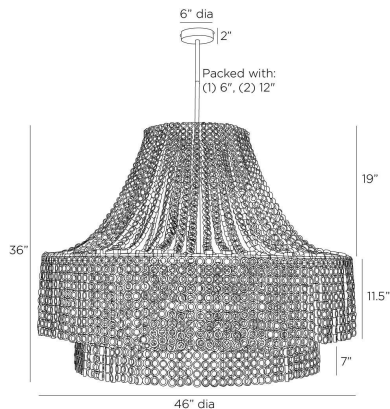

## HANNIE LARGE CHANDELIER

DLS11  
Gray Wash, Wood

We updated the classic Hannie in a super-sized scale for extra impact, assuring it will be the ultimate statement piece. A beaded, dark greywashed beechwood empire silhouette lays the foundation for creative detailing, including hand-carved circular beads layered to diffuse light throughout a space. This textural style suspends from an antique brass-plated iron pipe. Finish will vary.

### DIMENSIONS

Overall	Dia: 46.0 in x H: 44 in
Bottom Tier	H: 7 in
Canopy	Dia: 6.0 in x H: 2 in
Chandelier	Dia: 46.0 in x H: 36 in
Middle Tier	H: 11.5 in
Top Tier	H: 19 in
Overall Hanging Height as Sold (in)	68 in - 44 in