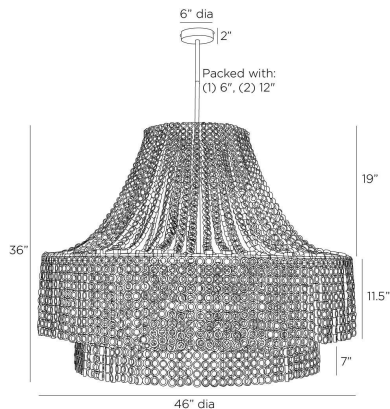

ARTERIOS

HANNIE LARGE CHANDELIER

DLS10
White, Wood

We updated the classic Hannie in a super-sized scale for extra impact, assuring it will be the ultimate statement piece. A beaded, whitewash beechwood empire silhouette lays the foundation for creative detailing, including hand-carved circular beads that layer to diffuse light throughout a space. This textural style suspends from an antique brass-plated iron pipe. Finish will vary.

APPEARANCE

Materials	Wood, Iron
Finishes	White, Antique Brass
Finish Will Vary	Yes
Top Coat/Sealant	No

DIMENSIONS

Overall	Dia: 46.0 in x H: 44 in
Bottom Tier	H: 7 in
Canopy	Dia: 6.0 in x H: 2 in
Chandelier	Dia: 46.0 in x H: 36 in
Middle Tier	H: 11.5 in
Top Tier	H: 19 in
Overall Hanging Height as Sold (in)	68 in - 44 in