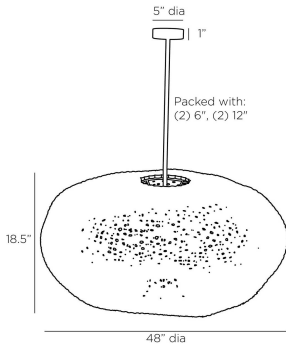

# ARTERIO RS

## YARA CHANDELIER

DLS08  
White, Wood

White beechwood hand-carved rings are strung together to reflect a dreamy cumulous cloud. Hung from an iron pipe finished in antique brass, the asymmetrical form of the Yara was made to reflect intriguing shadows on walls and ceilings. This design was made from sustainable materials. Finish will vary.

### DIMENSIONS

Overall	Dia: 48.0 in x H: 20.5 in
Canopy	Dia: 5.0 in x H: 1 in
Pendant	Dia: 48.0 in x H: 18.5 in
Overall Hanging Height as Sold (in)	44.5 in - 20.5 in