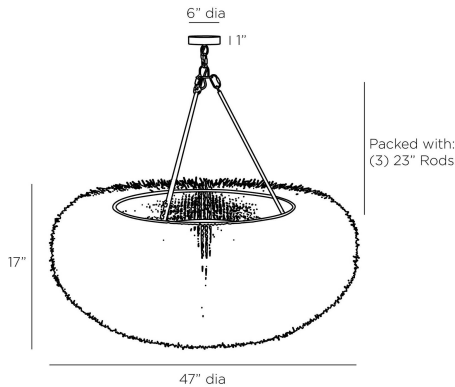

ARTERIO RS

ZARIA CHANDELIER

DLS07
Black Stained, Rattan

A play of shadow and light peeks through woven rattan in a classic ring silhouette. Stained in black and suspended from a trio of antique finished pipes and chain, Zaria was made to reflect intriguing shadows on walls and ceiling through the open weave of sustainable rattan. Finish will vary.

APPEARANCE

Materials	Rattan, Iron
Finishes	Black Stained, Antique Brass
Finish Will Vary	Yes
Top Coat/Sealant	Yes

DIMENSIONS

Overall	Dia: 47.0 in x H: 39 in
Canopy	Dia: 6.0 in x H: 1 in
Chandelier	Dia: 47.0 in x H: 17 in
Overall Hanging Height as Sold (in)	75 in - 39 in

WIRING

Wire Rating	Indoor Only
Cord	10 FT, Clear/Silver, SVT
Socket	9, Type B - E12
Suggested Bulb Type	B10
Maximum Wattage	40.0
Voltage	110-120 V

CERTIFICATIONS & COMPLIANCY

Certifications	Mexico, United States, Canada
Compliance	RoHS, UL/ETL

SHIPPING

Shipping Requirements	Truck Ship
Product Weight	35.3 lbs
Gross Weight 1	56.9 lbs
Shipping Box 1	W: 50.0 in x D: 50.0 in x H: 18.0 in

ADDITIONAL INFO

Features	Sustainable

CONTRACT

Contract Suitability	Contract Suitable As Is

SLOPE CEILING COMPATIBILITY

Sloped Ceiling Compatible	Yes, as is

COMPONENTS

Pipe or Chain Included	(3) 23"

ADDITIONAL PARTS AVAILABLE

CHN-249	36"

REPLACEMENT PARTS

CANOPY-532