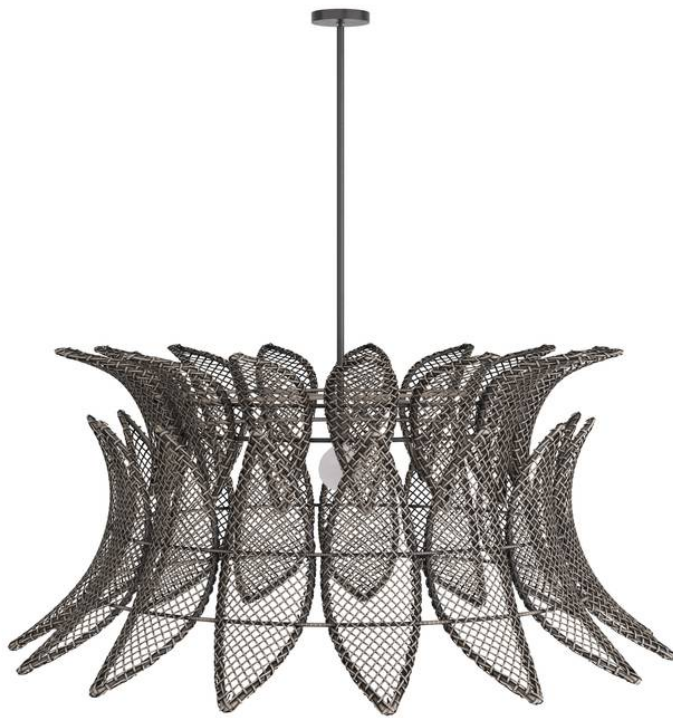

TISDALE PENDANT

DLS04
 Gray Wash
 H: 23 IN
 Dia: 40.0 IN

Botanic beauty and artisanship come together in our Tisdale pendant. The statement piece is formed in woven, gray-washed rattan petal shapes that bend gracefully over a flared framework of bronzed iron. The large-scale fixture is fitted with a pipe suspension also in bronzed iron. Finish will vary.