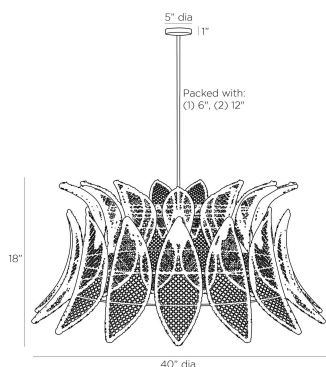

ARTERIO RS

TISDALE PENDANT

DLS04
Gray Wash, Rattan

Botanic beauty and artisanship come together in our Tisdale pendant. The statement piece is formed in woven, gray-washed rattan petal shapes that bend gracefully over a flared framework of bronzed iron. The large-scale fixture is fitted with a pipe suspension also in bronzed iron. Finish will vary.

APPEARANCE

Materials	Rattan, Iron
Finishes	Gray Wash, Bronze
Finish Will Vary	Yes
Top Coat/Sealant	No

DIMENSIONS

Overall	Dia: 40.0 in x H: 23 in
Canopy	Dia: 5.0 in x H: 1 in
Chandelier	Dia: 40.0 in x H: 18 in
Overall Hanging Height as Sold (in)	53 in - 23 in

WIRING

Wire Rating	Indoor Only
Cord	10 FT, Black/White, SVT
Socket	1, Type A - E26
Suggested Bulb Type	G25
Maximum Wattage	60.0
Voltage	110-120 V

CERTIFICATIONS & COMPLIANCY

Certifications	Middle East, European Union, United Kingdom, Australia, Mexico, United States, Canada
Compliance	RoHS, UL/ETL, CB

PIPE-585	(1) 6", (1) 12"
----------	-----------------

REPLACEMENT PARTS

CANOPY-651
