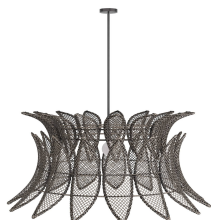

ARTERIO RS

TISDALE PENDANT

DLS04
Gray Wash, Rattan

Botanic beauty and artisanship come together in our Tisdale pendant. The statement piece is formed in woven, gray-washed rattan petal shapes that bend gracefully over a flared framework of bronzed iron. The large-scale fixture is fitted with a pipe suspension also in bronzed iron. Finish will vary.

APPEARANCE

Materials	Rattan, Iron
Finishes	Gray Wash, Bronze
Finish Will Vary	Yes
Top Coat/Sealant	No

DIMENSIONS

Overall	Dia: 40.0 in x H: 23 in
Canopy	Dia: 5.0 in x H: 1 in
Chandelier	Dia: 40.0 in x H: 18 in
Overall Hanging Height as Sold (in)	53 in - 23 in