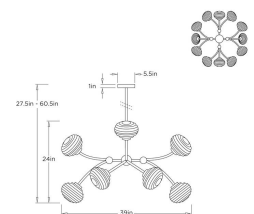

MERRICK CHANDELIER

DL115
 Vintage Brass
 H: 27.5 IN
 Dia: 39.0 IN

Globes of antique smoke luster glass cluster in bouquet-like structures from a framework of vintage brass, showcasing a new glass finish and texture. This dramatic fixture is suspended from an iron pipe in a vintage brass finish and was designed to cast an amber light across the ceiling and walls. Certified for damp locations and intended for interior use. Finish will vary.

*ADDITIONAL PIPE AVAILABLE
 DL115 MERRICK CHANDELIER
 ARTERIOS