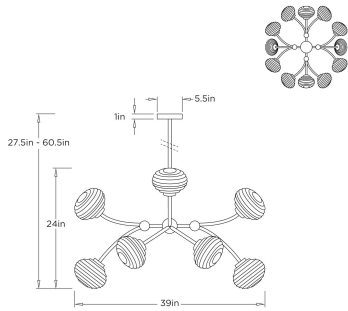

ARTERIOS

MERRICK CHANDELIER

*ADDITIONAL PIPE AVAILABLE
DLI15 MERRICK CHANDELIER ARTERIOS

DLI15
Vintage Brass, Iron

Globes of antique smoke luster glass cluster in bouquet-like structures from a framework of vintage brass, showcasing a new glass finish and texture. This dramatic fixture is suspended from an iron pipe in a vintage brass finish and was designed to cast an amber light across the ceiling and walls. Certified for damp locations and intended for interior use. Finish will vary.

APPEARANCE

Materials	Iron, Glass
Finishes	Vintage Brass, Antique Smoke Luster
Finish Will Vary	Yes
Top Coat/Sealant	Yes

DIMENSIONS

Overall	Dia: 39.0 in x H: 27.5 in
Canopy	Dia: 5.5 in x H: 1 in
Chandelier	Dia: 39.0 in x H: 24 in
Overall Hanging Height as Sold (in)	54.5 in - 27.5 in

SHIPPING

Shipping Requirements	Truck Ship
Product Weight	34.0 lbs
Gross Weight 1	42.0 lbs
Shipping Box 1	W: 34.0 in x D: 34.0 in x H: 21.5 in

CONTRACT

Contract Suitability	Contract Suitable As Is
----------------------	-------------------------

REPLACEMENT PARTS

DLI15GLS