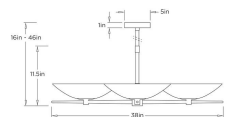

Suspended within a framework of natural iron, this forged-style fixture showcases the craftsmanship of its handmade construction. A trio of plain mirror panels reflects light upward, creating an enchanting glow that adds drama to an entryway, dining room, or breakfast nook. Certified for damp locations and intended for interior use. Finish will vary.