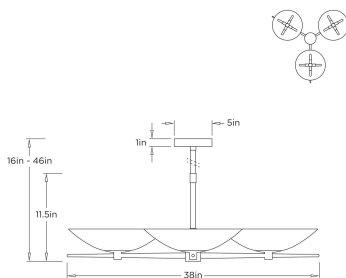

ARTERIOS

MASON CHANDELIER

*ADDITIONAL PIPE AVAILABLE

DL111 MASON CHANDELIER

ARTERIOS

DL111
Natural Iron, Iron

Suspended within a framework of natural iron, this forged-style fixture showcases the craftsmanship of its handmade construction. A trio of plain mirror panels reflects light upward, creating an enchanting glow that adds drama to an entryway, dining room, or breakfast nook. Certified for damp locations and intended for interior use. Finish will vary.

APPEARANCE

Materials	Iron, Mirror
Finishes	Natural Iron, Plain
Finish Will Vary	Yes
Top Coat/Sealant	Yes

DIMENSIONS

Overall	Dia: 38.0 in x H: 16 in
Body	Dia: 38.0 in x H: 11.5 in
Canopy	Dia: 5.0 in x H: 1 in
Overall Hanging Height as Sold (in)	46 in - 16 in

WIRING

Wire Rating	Damp
Cord	10 FT, Black, SVT
Socket	9, Type B - E12
Suggested Bulb Type	B8
Maximum Wattage	25.0
Voltage	110-120 V

CERTIFICATIONS & COMPLIANCY

Certifications	Middle East, European Union, United Kingdom, Mexico, United States, Canada
Compliance	RoHS, UL/ETL, CB

SHIPPING

Product Weight	18.3 lbs
Gross Weight 1	26.3 lbs
Shipping Box 1	W: 40.0 in x D: 40.0 in x H: 8.0 in

CONTRACT

Contract Suitability	Contract Suitable As Is
----------------------	-------------------------