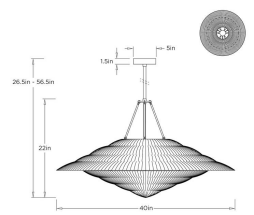

LEXA PENDANT

DLI10  
 Vintage Brass  
 H: 26.5 IN  
 Dia: 40.0 IN

A glamorous network of vintage brass wire is meticulously hand-wrapped and tiered to evoke the silhouette of a clamshell. Suspended from an iron pipe in an antique brass finish, this striking chandelier plays with negative space with its two sculptural tiers intentionally separated to cast a dynamic interplay of light and shadow. Finished with refined hook-and-eye detailing. Certified for damp locations and intended for interior use. Finish will vary.