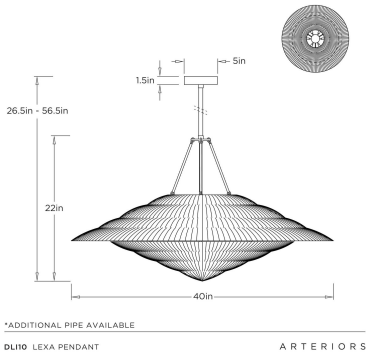

ARTERIOS

LEXA PENDANT

DL110
Vintage Brass, Brass

A glamorous network of vintage brass wire is meticulously hand-wrapped and tiered to evoke the silhouette of a clamshell. Suspended from an iron pipe in an antique brass finish, this striking chandelier plays with negative space with its two sculptural tiers intentionally separated to cast a dynamic interplay of light and shadow. Finished with refined hook-and-eye detailing. Certified for damp locations and intended for interior use. Finish will vary.

APPEARANCE

Materials	Brass, Iron
Finishes	Vintage Brass, Antique Brass
Finish Will Vary	Yes
Top Coat/Sealant	Yes

DIMENSIONS

Overall	Dia: 40.0 in x H: 26.5 in
Canopy	H: 1.5 in
Chandelier	Dia: 40.0 in x H: 22 in
Overall Hanging Height as Sold (in)	56.5 in - 26.5 in

WIRING

Wire Rating	Damp
Cord	10 FT, Black, SVT
Socket	3, Type A - E26
Suggested Bulb Type	G16.5
Maximum Wattage	60.0
Voltage	110-120 V

CERTIFICATIONS & COMPLIANCY

Certifications	Middle East, European Union, United Kingdom, Mexico, United States, Canada
Compliance	RoHS, UL/ETL, CB