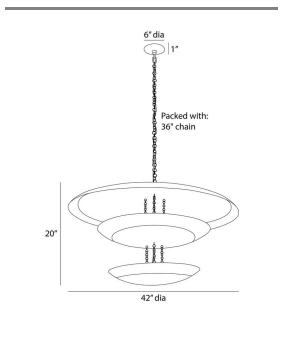

FLORKO GRAND CHANDELIER

DLI07
 Gold Leaf
 H: 24 IN
 Dia: 42.0 IN

The out-of-this-world design of the Florko is supersized in a new over scaled version. Gold-leafed iron curled discs float effortlessly under the space-like dome. Both lower levels hold lights, creating a soft glow. Finish will vary.