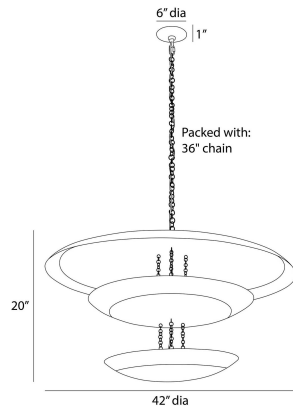

ARTERIO RS

FLORKO GRAND CHANDELIER

DLI07
Gold Leaf, Iron

The out-of-this-world design of the Florko is supersized in a new over scaled version. Gold-leafed iron curled discs float effortlessly under the space-like dome. Both lower levels hold lights, creating a soft glow. Finish will vary.

APPEARANCE

Materials	Iron
Finishes	Gold Leaf
Finish Will Vary	Yes
Top Coat/Sealant	Yes

DIMENSIONS

Overall	Dia: 42.0 in x H: 24 in
Canopy	Dia: 6.0 in x H: 1 in
Chandelier	Dia: 42.0 in x H: 20 in
Overall Hanging Height as Sold (in)	60 in - 24 in

WIRING

Wire Rating	Indoor Only
Cord	10 FT, Clear/Silver, SVT
Socket	6, Type B - E12
Suggested Bulb Type	B10
Maximum Wattage	25.0
Voltage	110-120 V

CERTIFICATIONS & COMPLIANCY

Certifications	United States, Canada
Compliance	RoHS, UL/ETL

SHIPPING

Product Weight	47.3 lbs
Gross Weight 1	58.3 lbs
Shipping Box 1	W: 17.72 in x D: 9.45 in x H: 16.93 in

CONTRACT

Contract Suitability	Contract Suitable As Is

SLOPE CEILING COMPATIBILITY

Sloped Ceiling Compatible	Yes, as is

COMPONENTS

Pipe or Chain Included	36"

ADDITIONAL PARTS AVAILABLE

CHN-309	36"

REPLACEMENT PARTS

CHN-309