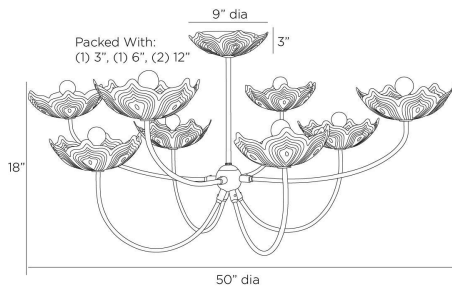

ARTERIOS

ENCINITAS CHANDELIER

DLI06
Antique Brass, Brass

A modern take on Art Nouveau, this multi-level style features lush layers gathered in a single bouquet. Reminiscent of flowers blooming in a field, each hand-formed shade of antique brass is intricately detailed, then balanced on a delicate iron armature, facing upwards for a flattering diffused effect. Finish will vary.

APPEARANCE

Materials	Brass, Iron
Finishes	Antique Brass, Antique Brass
Finish Will Vary	Yes
Top Coat/Sealant	Yes

DIMENSIONS

Overall	Dia: 50.0 in x H: 25 in
Canopy	Dia: 6.0 in x H: 1.5 in
Chandelier	Dia: 50.0 in x H: 18 in
Decorative Canopy	Dia: 10.0 in x H: 4 in
Overall Hanging Height as Sold (in)	46 in - 25 in

WIRING

Wire Rating	Damp
Cord	10 FT, Clear/Silver, SVT
Socket	8, Type B - E12
Suggested Bulb Type	G16.5
Maximum Wattage	40.0
Voltage	110-120 V

CERTIFICATIONS & COMPLIANCY

Certifications	Mexico, United States, Canada
Compliance	RoHS, UL/ETL

SHIPPING

Shipping Requirements	Truck Ship
Product Weight	13.4 lbs
Gross Weight 1	37.0 lbs
Shipping Box 1	W: 34.25 in x D: 36.0 in x H: 10.25 in

CONTRACT

Contract Suitability	Contract Suitable As Is
----------------------	-------------------------