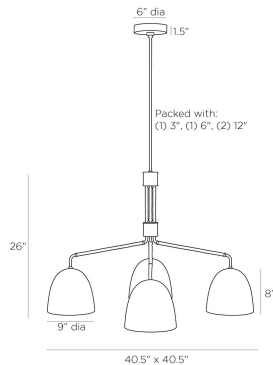

ARTERIO RS

WORTH CHANDELIER

DLI05
Vintage Brass, Brass

Imparting a classic Mid-Century silhouette, the Worth chandelier is cast in vintage brass. Natural rattan wraps the light's four arms and embellishes the central column, lending an artisan touch. The chandelier suspends from a pipe and canopy, also in vintage brass. Finish will vary. Certified for damp locations and intended for interior use.

APPEARANCE

Materials	Brass, Rattan
Finishes	Vintage Brass, Natural Rattan
Finish Will Vary	Yes
Top Coat/Sealant	Yes

DIMENSIONS

Overall	W: 40.5 in x D: 40.5 in x H: 30.5 in
Canopy	Dia: 6.0 in x H: 1.5 in
Chandelier	W: 40.5 in x D: 40.5 in x H: 26 in
Overall Hanging Height as Sold (in)	60.5 in - 30.5 in

WIRING

Wire Rating	Damp
Cord	10 FT, Clear/Silver, SVT
Socket	4, Type A - E26
Suggested Bulb Type	G16.5
Maximum Wattage	40.0
Voltage	110-120 V

CERTIFICATIONS & COMPLIANCY

Certifications	Middle East, European Union, United Kingdom, Australia, Mexico, United States, Canada
Compliance	RoHS, UL/ETL, CB

SHIPPING

Shipping Requirements	Truck Ship
Product Weight	21.0 lbs
Gross Weight 1	41.8 lbs
Shipping Box 1	W: 33.5 in x D: 39.0 in x H: 39.0 in

CONTRACT

Contract Suitability	Contract Suitable As Is

SLOPE CEILING COMPATIBILITY

Sloped Ceiling Compatible	No, is not compatible

COMPONENTS

Pipe or Chain Included	(1) 3", (1) 6", (2) 12"

ADDITIONAL PARTS AVAILABLE

PIPE-578	(1) 3", (1) 6", (1) 12"

REPLACEMENT PARTS

CANOPY-619