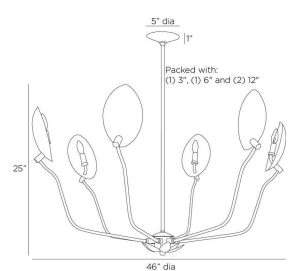

FLORES CHANDELIER

DLI04  
 Vintage Brass  
 H: 26 IN  
 Dia: 46.0 IN

The reflective texture of our lotus-inspired vintage brass shades bounces light to every corner of the room. The delicate arms of this vintage brass-plated iron fixture shows the hand of its maker with hammered details. When suspended over a table, a small blossom adorns the bottom for an enchanting view. Certified for damp locations and intended for interior use.