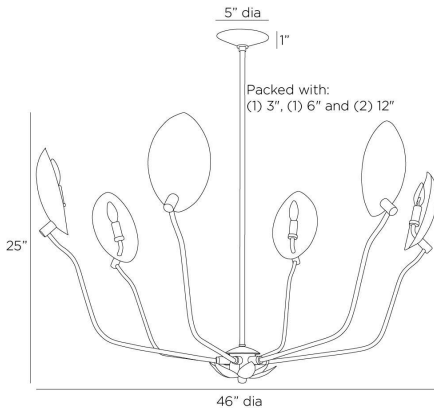

ARTERIOS

FLORES CHANDELIER

DLI04
Vintage Brass, Brass

The reflective texture of our lotus-inspired vintage brass shades bounces light to every corner of the room. The delicate arms of this vintage brass-plated iron fixture shows the hand of its maker with hammered details. When suspended over a table, a small blossom adorns the bottom for an enchanting view. Certified for damp locations and intended for interior use.

APPEARANCE

Materials	Brass, Iron
Finishes	Vintage Brass, Vintage Brass
Finish Will Vary	No
Top Coat/Sealant	Yes

DIMENSIONS

Overall	Dia: 46.0 in x H: 26 in
Canopy	Dia: 5.0 in x H: 1 in
Chandelier	Dia: 46.0 in x H: 24 in
Overall Hanging Height as Sold (in)	59 in - 26 in

WIRING

Wire Rating	Damp
Cord	10 FT, Clear/Silver, SVT
Socket	6, Type B - E12
Suggested Bulb Type	B10
Maximum Wattage	40.0
Voltage	110-120 V

CERTIFICATIONS & COMPLIANCY

Certifications	Middle East, European Union, United Kingdom, Australia, Mexico, United States, Canada
Compliance	RoHS, UL/ETL, CB

ADDITIONAL PARTS AVAILABLE

PIPE-248	(1) 3", (1) 6", (1) 12"
----------	-------------------------

REPLACEMENT PARTS

PIPE-248