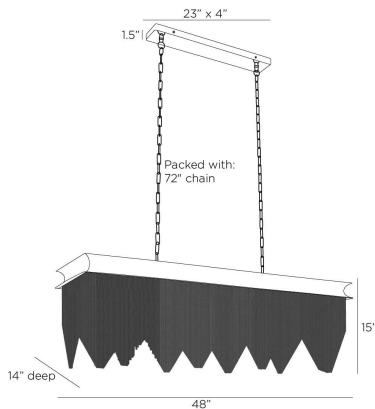

ARTERIO RS

HEIRESS LINEAR CHANDELIER

DLI03
Vintage Brass, Iron

The shapes and textures of Southwest fine jewelry inform a dazzling fixture of vintage brass-plated iron. Zig-zag antique brass chains reminiscent of a lizard's spikes deliver subtle movement and a reflective glimmer. The delicately textured vintage brass iron frame is suspended from the ceiling by dual vintage brass chains. Certified for damp locations and intended for interior use.

APPEARANCE

Materials	Iron, Iron
Finishes	Vintage Brass, Vintage Brass
Finish Will Vary	No
Top Coat/Sealant	Yes

DIMENSIONS

Overall	W: 48 in x D: 14 in x H: 18 in
Canopy	W: 23 in x D: 4 in x H: 1.5 in
Chandelier	W: 48 in x D: 14 in x H: 15 in
Overall Hanging Height as Sold (in)	54 in - 18 in

SHIPPING

Product Weight	24.0 lbs
Gross Weight 1	38.5 lbs
Shipping Box 1	W: 17.25 in x D: 51.0 in x H: 9.0 in

CONTRACT

Contract Suitability	Contract Suitable As Is
----------------------	-------------------------