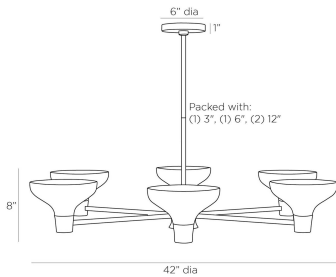

ARTERIOS

THATCHER CHANDELIER

DLI02
White Gesso, Iron

A high-contrast mix of materials dresses up the Thatcher chandelier and lends elegance to its surroundings. The sleek, six-arm illuminator is created in a framework of blackened iron, with graceful, tulip-shaped white gesso iron shades that direct light upwards. A gray-washed wood cylinder serves as a central anchor point for each arm. Finish will vary. Certified for damp locations and intended for interior use.

APPEARANCE

Materials	Iron, Iron, Wood
Finishes	White Gesso, Blackened Iron, Gray Wash
Finish Will Vary	Yes
Top Coat/Sealant	Yes

DIMENSIONS

Overall	Dia: 42.0 in x H: 9.5 in
Canopy	Dia: 6.0 in x H: 1 in
Chandelier	Dia: 42.0 in x H: 8 in
Overall Hanging Height as Sold (in)	39.5 in - 9.5 in

WIRING

Wire Rating	Damp
Cord	10 FT, Black, SVT
Socket	6, Type A - E26
Suggested Bulb Type	G16.5
Maximum Wattage	40.0
Voltage	110-120 V

CERTIFICATIONS & COMPLIANCY

Certifications	Middle East, European Union, United Kingdom, Australia, Mexico, United States, Canada
Compliance	RoHS, UL/ETL, CB

SHIPPING

Product Weight	21.0 lbs
Gross Weight 1	28.16 lbs
Shipping Box 1	W: 9.45 in x D: 38.19 in x H: 38.19 in

CONTRACT

Contract Suitability	Contract Suitable As Is
----------------------	-------------------------