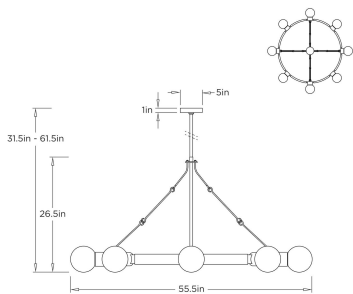

ARTERIOS

LIBERTY CHANDELIER

DLC42 LIBERTY CHANDELIER ARTERIOS