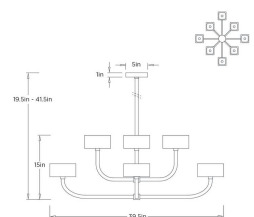

LOUIS CHANDELIER

DLC40
 English Bronze
 H: 19.5 IN
 Dia: 39.5 IN

Art Deco's bold geometric forms and elongated figures inform our smoke etched glass chandelier. Eight suspended glass shades extend from a mount of English bronze-plated steel. The sculptural form and cast texture amplify the glow within each frosted interior, creating a shimmering effect. Suspended from a matching pipe and canopy, it makes a striking statement above a table. Certified for damp locations and intended for interior use. Finish will vary.

*ADDITIONAL PIPE AVAILABLE
 DLC40 LOUIS CHANDELIER ARTERIO RS