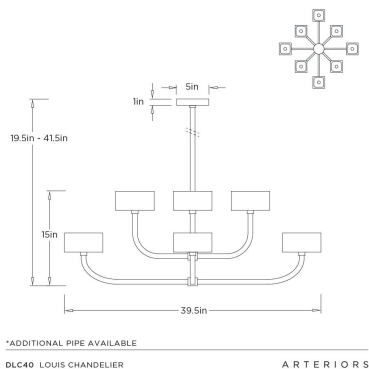

ARTERIOS

LOUIS CHANDELIER

DLC40
English Bronze, Steel

Art Deco's bold geometric forms and elongated figures inform our smoke etched glass chandelier. Eight suspended glass shades extend from a mount of English bronze-plated steel. The sculptural form and cast texture amplify the glow within each frosted interior, creating a shimmering effect. Suspended from a matching pipe and canopy, it makes a striking statement above a table. Certified for damp locations and intended for interior use. Finish will vary.

APPEARANCE

Materials	Steel, Glass
Finishes	English Bronze, Frosted Smoke
Finish Will Vary	Yes
Top Coat/Sealant	Yes

DIMENSIONS

Overall	Dia: 39.5 in x H: 19.5 in
Canopy	Dia: 5.0 in x H: 1 in
Chandelier	Dia: 40.0 in x H: 15 in
Overall Hanging Height as Sold (in)	45.5 in - 19.5 in

SHIPPING

Shipping Requirements	Truck Ship
Product Weight	37.0 lbs
Gross Weight 1	49.0 lbs
Shipping Box 1	W: 17.0 in x D: 29.0 in x H: 29.0 in

CONTRACT

Contract Suitability	Contract Suitable As Is
----------------------	-------------------------

REPLACEMENT PARTS

DLC40GLS