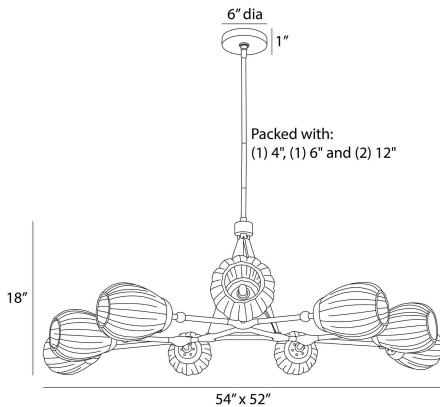

# ARTERIOS

## SMYTH ROUND CHANDELIER

DLC38  
Smoke Luster, Glass

This new take on our Smyth chandelier's form updates its linear and angular silhouette into a fresh, rounded shape to divert light throughout space. The smoke luster glass globes feature fluted details, which add to the vintage-inspired look. Its antique brass-plated steel structure is suspended from aircraft wire, and the branching look is centered with a triangular form for eye-catching impact. Certified for damp locations and intended for interior use.

### DIMENSIONS

Overall	W: 54 in x D: 52 in x H: 23.5 in
Canopy	Dia: 6.0 in x H: 1 in
Chandelier	W: 54 in x D: 52 in x H: 18.5 in
Overall Hanging Height as Sold (in)	57.5 in - 23.5 in