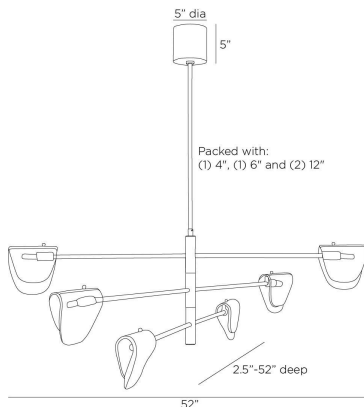

ARTERIO S

HOCKLESS CHANDELIER

DLC35
Clear, Glass

Like a modernist mobile, the arms of the Hockless pivot for optimal illumination. Inspired by balanced sculptures, every antique brass-plated steel arm ends in hand-folded shades of clear, seedy glass. Featuring an elegant center column of walnut wood and antique brass plate suspension pipe. Certified for damp locations and intended for interior use. Finish will vary.

APPEARANCE

Materials	Glass, Steel, Wood
Finishes	Clear, Antique Brass, Walnut
Finish Will Vary	Yes
Top Coat/Sealant	Yes

DIMENSIONS

Overall	H: 25.5 in
Overall Adjustable	W: 2.5-52 in x D: 2.5-52 in
Canopy	Dia: 5.0 in x H: 5 in
Chandelier	H: 16.5 in
Overall Hanging Height as Sold (in)	55.5 in - 25.5 in

WIRING

Wire Rating	Damp
Cord	10 FT, Black/White, SVT
Socket	6, Type B - E12
Suggested Bulb Type	T6
Maximum Wattage	60.0
Voltage	110-120 V

CERTIFICATIONS & COMPLIANCY

Certifications	Mexico, United States, Canada
Compliance	RoHS, UL/ETL

SHIPPING

Product Weight	19.8 lbs
Gross Weight 1	26.5 lbs
Shipping Box 1	W: 46.85 in x D: 9.65 in x H: 21.45 in

CONTRACT

Contract Suitability	Contract Suitable As Is

SLOPE CEILING COMPATIBILITY

Sloped Ceiling Compatible	No, is not compatible

COMPONENTS

Pipe or Chain Included	(1) 4", (1) 6", (2) 12" Pipes

ADDITIONAL PARTS AVAILABLE

PIPE-504	(1) 4", (1) 6", (1) 12"

REPLACEMENT PARTS

DLC35GLS