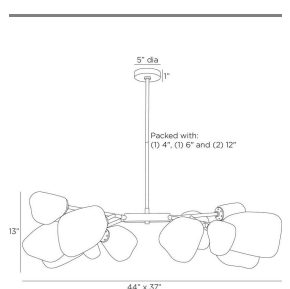

GROZNY CHANDELIER

DLC34  
 Frosted  
 H: 16 IN  
 W: 44 IN  
 D: 37 IN

Billowing, modern frosted glass rounded cubes lend an organic feeling to our impactful chandelier. Each irregular shade differs slightly, giving this sculptural fixture a unique presence. Suspended from a branched form of English bronzed steel with matching pipe. Certified for damp locations and intended for interior use.