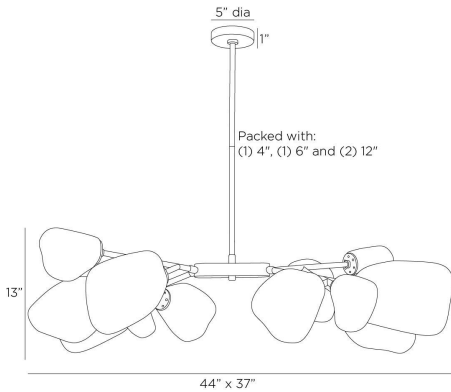

ARTERIO RS

GROZNY CHANDELIER

DLC34
Swirl, Glass

Billowing, modern frosted glass rounded cubes lend an organic feeling to our impactful chandelier. Each irregular shade differs slightly, giving this sculptural fixture a unique presence. Suspended from a branched form of English bronze-plated steel with matching pipe. Certified for damp locations and intended for interior use.

APPEARANCE

Materials	Glass, Steel
Finishes	Swirl, English Bronze
Finish Will Vary	No
Top Coat/Sealant	Yes

DIMENSIONS

Overall	W: 44 in x D: 37 in x H: 16 in
Canopy	Dia: 5.0 in x H: 1 in
Chandelier	W: 44 in x D: 37 in x H: 13 in
Overall Hanging Height as Sold (in)	48 in - 16 in

WIRING

Wire Rating	Damp
Cord	10 FT, Black/White, SVT
Socket	12, Type B - E12
Suggested Bulb Type	T6
Maximum Wattage	40.0
Voltage	110-120 V

CERTIFICATIONS & COMPLIANCY

Certifications	Middle East, European Union, United Kingdom, Australia, Mexico, United States, Canada
Compliance	RoHS, UL/ETL, CB

SHIPPING

Product Weight	32.5 lbs
Gross Weight 1	40.5 lbs
Shipping Box 1	W: 13.19 in x D: 34.05 in x H: 38.0 in

CONTRACT

Contract Suitability	Contract Suitable As Is
----------------------	-------------------------