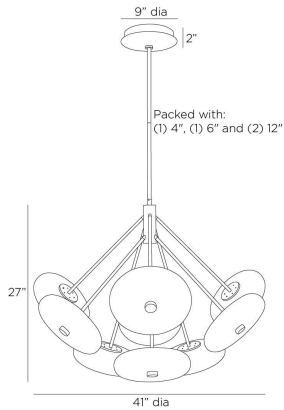

ARTERIOS

HELIOS CHANDELIER

DLC33
Frosted, Glass

Like the sun surrounded by the planets, discs of frosted glass orbit around a fixture of antique brass-plated steel. This linear style has a knurled texture on each finial for further visual intrigue. Nine integrated LED lights. Certified for damp locations and intended for interior use.

APPEARANCE

Materials	Glass, Steel
Finishes	Frosted, Antique Brass
Finish Will Vary	No
Top Coat/Sealant	Yes

DIMENSIONS

Overall	Dia: 41.0 in x H: 33 in
Canopy	Dia: 9.0 in x H: 2 in
Chandelier	Dia: 41.0 in x H: 27 in
Overall Hanging Height as Sold (in)	63 in - 33 in

WIRING

Wire Rating	Damp
Cord	10 FT, Black/White, SVT
Socket	9, Integrated LED
Maximum Wattage	36.0
Voltage	110-120 V
LED Color Temperature	2700K
LED Compatible Dimmer	Non-Dimmable
LED CRI	90+
LED Lifespan (Hours)	30,000
Spare Driver Included	No

CERTIFICATIONS & COMPLIANCY

Certifications	Mexico, United States, Canada
Compliance	RoHS, UL/ETL

SHIPPING

Shipping Requirements	Truck Ship
Product Weight	35.8 lbs
Gross Weight 1	50.0 lbs
Shipping Box 1	W: 29.72 in x D: 33.66 in x H: 35.24 in

CONTRACT

Contract Suitability	Contract Suitable As Is

SLOPE CEILING COMPATIBILITY

Sloped Ceiling Compatible	No, is not compatible

COMPONENTS

Pipe or Chain Included	(1) 4", (1) 6", (2) 12" Pipes

ADDITIONAL PARTS AVAILABLE

PIPE-504	(1) 4", (1) 6", (1) 12"

REPLACEMENT PARTS

DS60W12