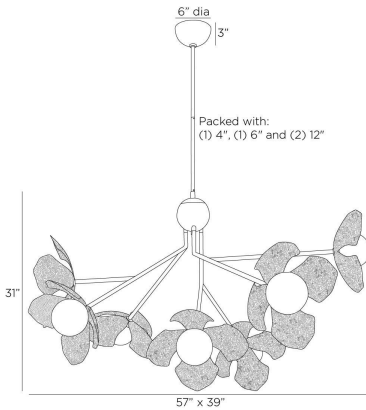

## GENEROSA CHANDELIER

DLC32  
Antique Brass, Iron

Hand-hammered petals of antique brass-plated iron were sculpted with the stippled texture of a fresh bouquet. Each of the seven arms holds a matte swirl glass globe to balance light perfectly throughout your space. A polished antique brass-plated iron sphere adds a decorative finish. Certified for damp locations and intended for interior use. Finish will vary.

### DIMENSIONS

Overall	W: 57 in x D: 39 in x H: 38 in
Globe	Dia: 5.0 in x H: 5 in
Canopy	Dia: 6.0 in x H: 3 in
Chandelier	W: 57 in x D: 39 in x H: 31 in
Overall Hanging Height as Sold (in)	68 in - 38 in