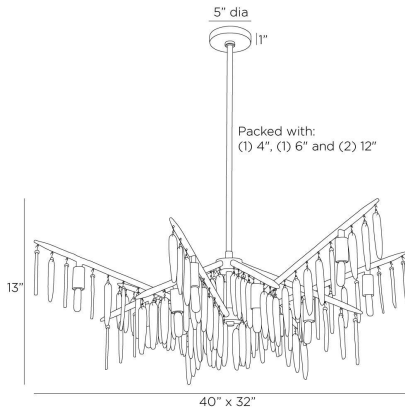

ARTERIOS

GIA CHANDELIER

DLC31
Smoke, Glass

Inspired by icicles on an evergreen tree, accents of smoke seedy glass drip down from the branches of our dramatic chandelier. Every angular arm of our champagne hammered iron fixture has a faux bois texture, making it a spectacular sight even when not illuminated. Twelve bulbs disperse light throughout the room. Certified for damp locations and intended for interior use. Finish will vary.

APPEARANCE

Materials	Glass, Iron
Finishes	Smoke, Champagne
Finish Will Vary	Yes
Top Coat/Sealant	Yes

DIMENSIONS

Overall	W: 40 in x D: 32 in x H: 16.5 in
Canopy	Dia: 5.0 in x H: 1 in
Chandelier	W: 40 in x D: 32 in x H: 13 in
Overall Hanging Height as Sold (in)	50 in - 16.5 in

WIRING

Wire Rating	Damp
Cord	10 FT, Clear/Silver, SVT
Socket	12, Type B - E12
Suggested Bulb Type	T6
Maximum Wattage	40.0
Voltage	110-120 V

CERTIFICATIONS & COMPLIANCY

Certifications	Middle East, European Union, United Kingdom, Australia, Mexico, United States, Canada
Compliance	RoHS, UL/ETL, CB

SHIPPING

Product Weight	17.2 lbs
Gross Weight 1	28.0 lbs
Shipping Box 1	W: 39 in x D: 36 in x H: 14.5 in

CONTRACT

Contract Suitability	Contract Suitable As Is
----------------------	-------------------------