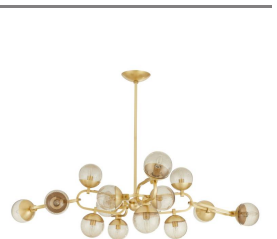

HADLY CHANDELIER

DLC30
 Antique Brass
 H: 17.5 IN
 W: 52 IN
 D: 52 IN

A clever interlocking chain fixture of antique brass-plated iron is adorned with sixteen baubles of smoke seedy glass. This jewelry-inspired style delivers a playful energy wherever it is placed. Certified for damp locations and intended for interior use.