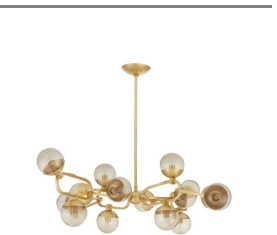

HADLY CHANDELIER

DLC30
 Antique Brass
 H: 17.5 IN
 W: 52 IN
 D: 52 IN

A clever interlocking chain fixture of antique brass-plated iron is adorned with sixteen baubles of smoke seedy glass. This jewelry-inspired style delivers a playful energy wherever it is placed. Certified for damp locations and intended for interior use.